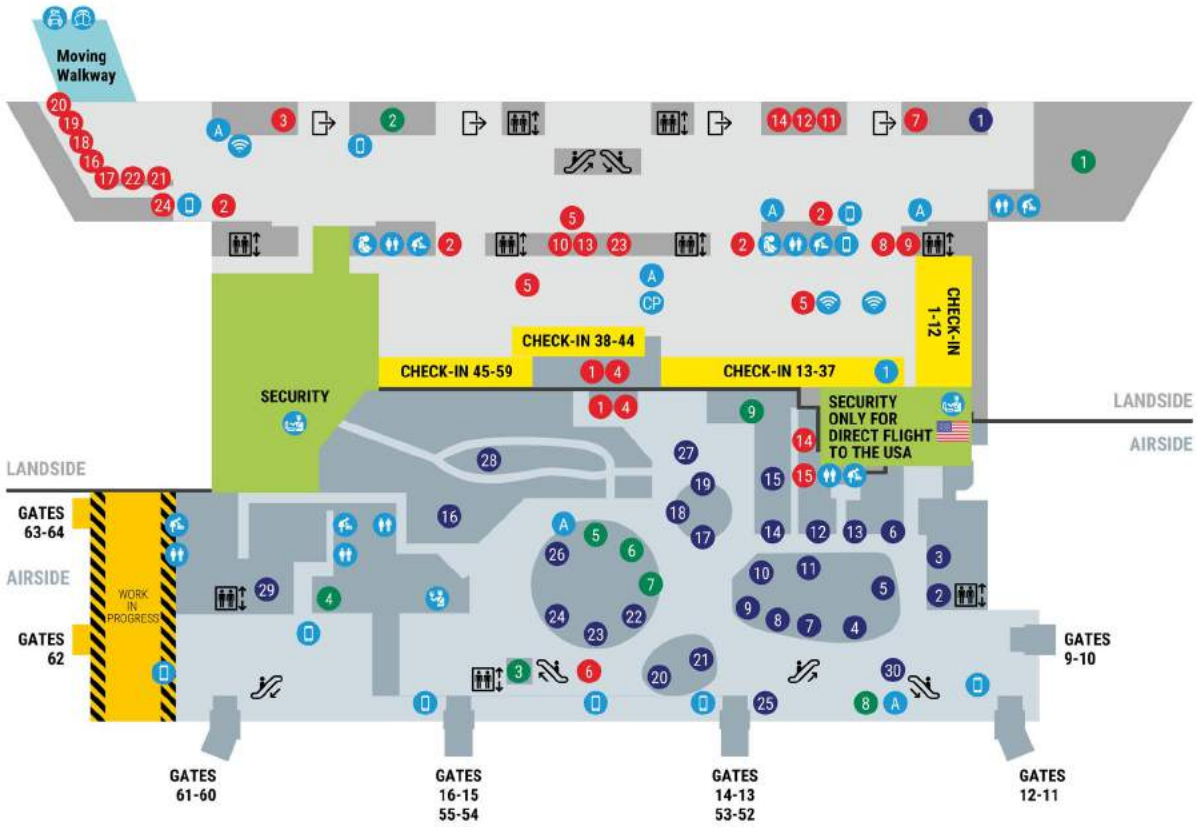

Ground floor

POINTS OF INTEREST

- Baggage claim belt
- Internet point
- Charging point
- Toilettes
- Nursery
- Breastfeeding room
- Oversize baggage
- Vending machine
- Postbox
- ATM
- Car park payment machines
- Public transport bus ticket
- Connecting flights

RETAIL

- Relay (kiosk and tobacco shop)
- Barbieri Bijoux
- Phyto Garda

FOOD & BEVERAGE

- Torrefazione Cannaregio
- Rustichelli & Mangione

First floor

POINTS OF INTEREST

- Internet point
- Charging point
- Toilettes
- Nursery
- Breastfeeding room
- Security
- Water transport
- Rent a car
- ATM
- Postbox

Second floor

POINTS OF INTEREST

- Charging point
- Toilettes
- Smoking lounge
- ATM

ACCESS

- Lift
- Escalator

OTHER SERVICES

- Marco Polo lounge
- Tintoretto lounge (Alitalia)
- Business Center Exact
- Public authorities office
- Triveneto Sicurezza
- Pass office
- Sala Copax

RETAIL

- Hub Megastore
- Hub Mediastore
- Hub Bookstore
- Camicissima

FOOD & BEVERAGE

- Rustichelli & Mangione
- Briccocaffè restaurant bar
- Homeburger beer & food lounge