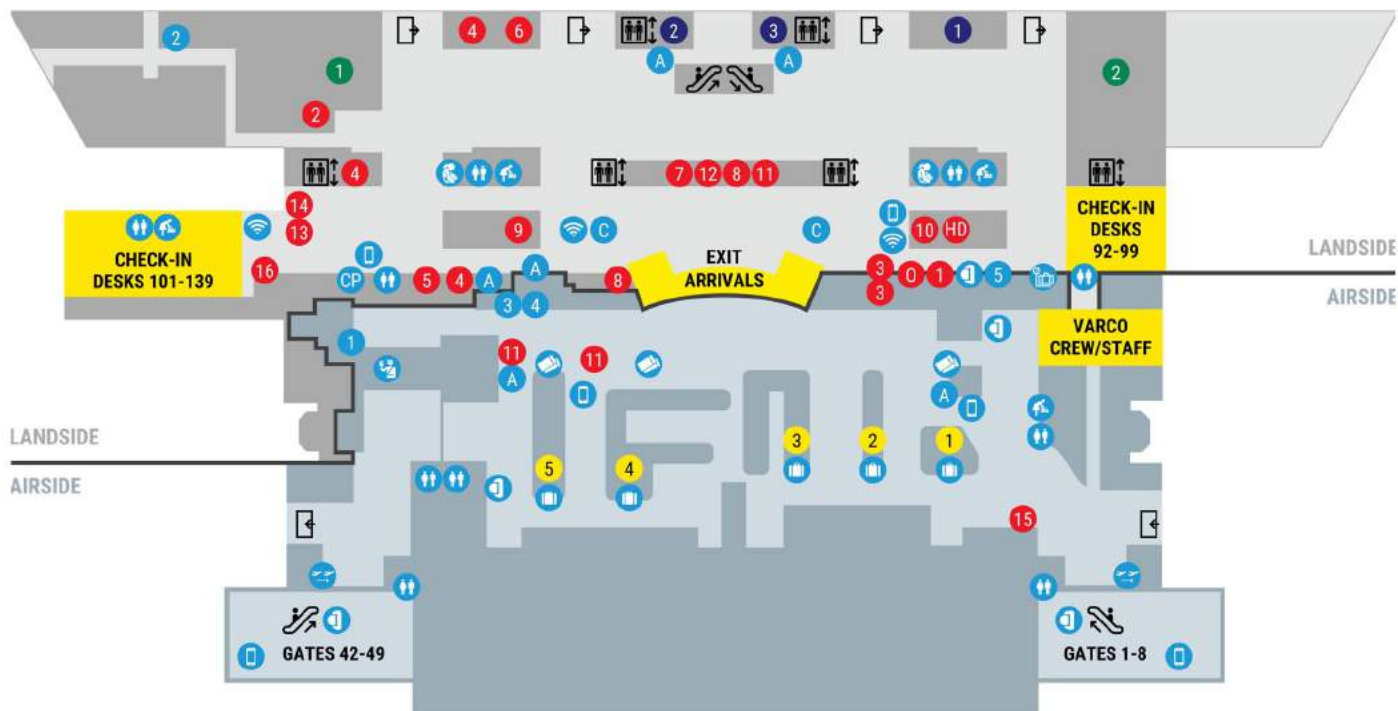

Ground floor

POINTS OF INTEREST

- Baggage claim belt
- Internet point
- Charging point
- Toilettes
- Nursery
- Breastfeeding room
- Oversize baggage
- Vending machine
- Postbox
- ATM
- Car park payment machines
- Public transport bus ticket
- Connecting flights

RETAIL

- Relay (kiosk and tobacco shop)
- Barbieri Bijoux
- Phyto Garda

FOOD & BEVERAGE

- Torrefazione Cannaregio
- Rustichelli & Mangione

First floor

POINTS OF INTEREST

- Internet point
- Charging point
- Toilettes
- Nursery
- Breastfeeding room
- Security
- Water transport
- Rent a car
- ATM
- Postbox

FOOD & BEVERAGE

- Emporio del grano
- C.
- Culto Murano
- Culto Extraschengen
- Pasticceria Palazzolo
- DeCanto Caffè
- DeCanto Winebar
- Cultino
- Natoo

RETAIL

- Relay (kiosk and tobacco shop)
- Diesel
- Discover Venice
- Rimowa
- The Fashion Place
- Gallo
- Hugo Boss
- Max Mara
- Boggi
- Ferrari
- Parafarmacia benessere
- Aeronautica Militare
- Marina Militare
- Liu Jo
- Camomilla
- World of Venice
- Falconeri
- Rayban
- Sunglass Hut
- Valentino
- Bulgari
- Loro Piana
- MontBlanc
- Pandora
- Pull Love
- La Bottega dei Sapori
- Antica Murrina
- Aelia duty free
- Aelia duty free extraschengen
- Fedon

RETAIL

- Hub Megastore
- Hub Mediastore
- Hub Bookstore
- Camicissima

FOOD & BEVERAGE

- Rustichelli & Mangione
- Briccocaffè restaurant bar
- Homeburger beer & food lounge