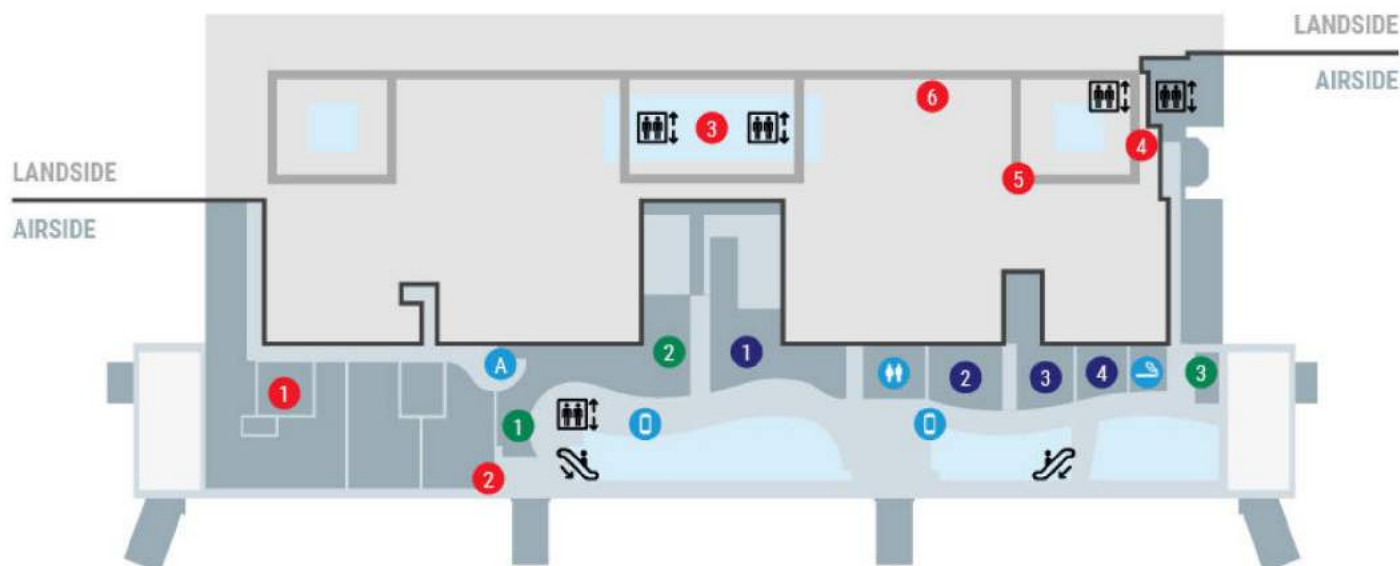

Ground floor

POINTS OF INTEREST

- Baggage claim belt
- Internet point
- Charging point
- Toilettes
- Nursery
- Breastfeeding room
- Oversize baggage
- Vending machine
- Postbox
- ATM
- Car park payment machines
- Public transport bus ticket
- Connecting flights

Second floor

POINTS OF INTEREST

- Charging point
- Toilettes
- Smoking lounge
- ATM

ACCESS

- Lift
- Escalator

OTHER SERVICES

- Marco Polo lounge
- Tintoretto lounge (Alitalia)
- Business Center Exact
- Public authorities office
- Triveneto Sicurezza
- Pass office
- Sala Copax